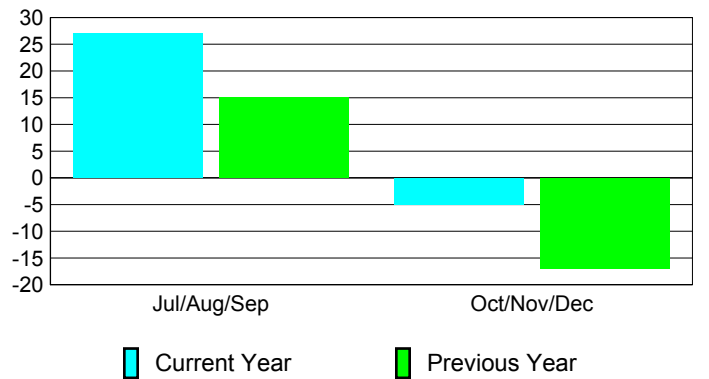

Comparison of Membership Gain/Loss

Current Year Compared to the Previous Year