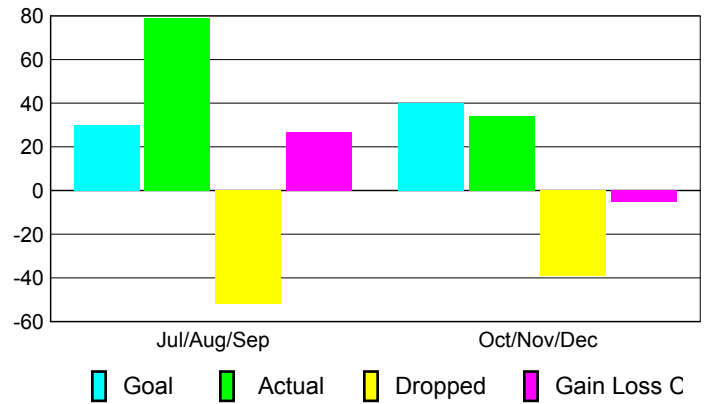

Membership Results 2010-2011

Goal, New, Dropped, Gain/Loss